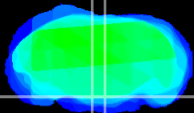

Coronal

Sagittal-R

Sagittal-L

ViBrism: CX27432
Horizontal

Pn