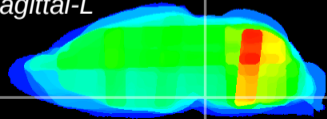

Coronal

Sagittal-R

Sagittal-L

ViBrism: CX27432
Horizontal

Pn