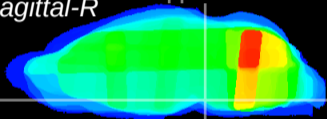

Coronal

Sagittal-R

Sagittal-L

ViBrism: CX27432
Horizontal

Pn