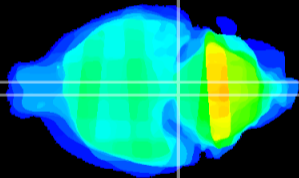

Coronal

Sagittal-R

Sagittal-L

ViBrism: CX27432
Horizontal

Pn