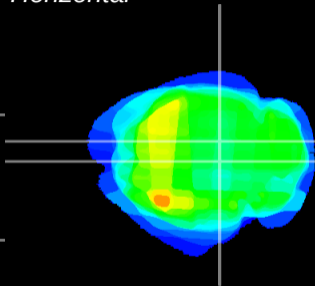

Coronal

Sagittal-R

Sagittal-L

ViBrism: CX27435
Horizontal

SC