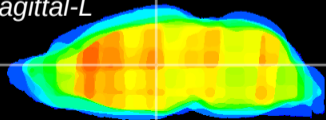

Coronal

Sagittal-R

Sagittal-L

ViBrism: CX27439
Horizontal

MD