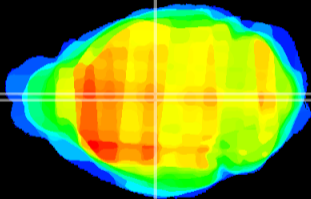

Coronal

Sagittal-R

Sagittal-L

ViBrism: CX27439
Horizontal

MD