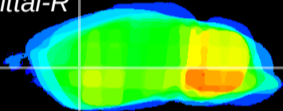

Coronal

Sagittal-R

Sagittal-L

ViBrism: CX27440
Horizontal

CPU lateral