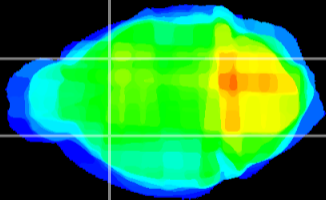

Coronal

Sagittal-R

Sagittal-L

ViBrism: CX27440
Horizontal

CPU lateral