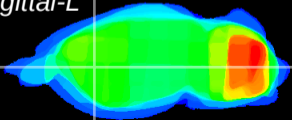

Coronal

Sagittal-R

Sagittal-L

ViBrism: CX27441
Horizontal

CPU lateral