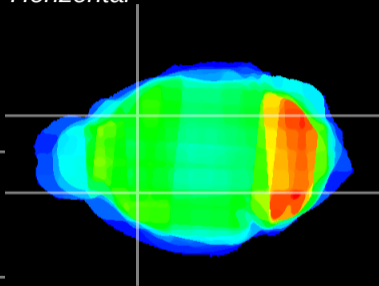

Coronal

Sagittal-R

Sagittal-L

ViBrism: CX27441
Horizontal

CPU lateral