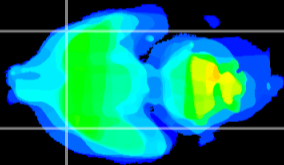

Coronal

Sagittal-R

Sagittal-L

ViBrism: CX27441
Horizontal

Pir