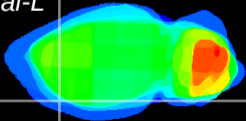

Coronal

Sagittal-R

Sagittal-L

ViBrism: CX27441
Horizontal

Pir