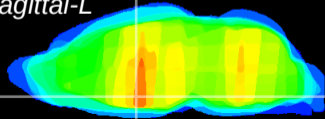

Coronal

Sagittal-R

Sagittal-L

ViBrism: CX27444
Horizontal

SPa dorsal