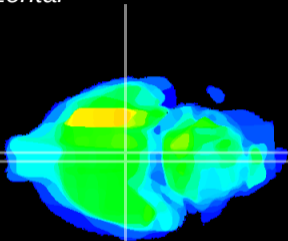

Coronal

Sagittal-R

Sagittal-L

ViBrism: CX27448
Horizontal

VMH