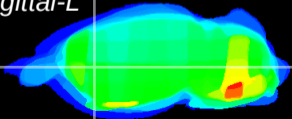

Coronal

Sagittal-R

Sagittal-L

ViBrism: CX27458  
Horizontal

CPU lateral