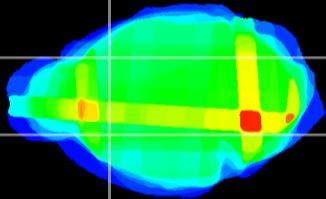

Coronal

Sagittal-R

Sagittal-L

ViBrism: CX27458  
Horizontal

CPU lateral