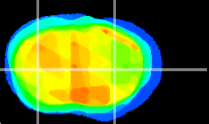

Coronal

Sagittal-R

Sagittal-L

ViBrism: CX27460
Horizontal

CPU lateral