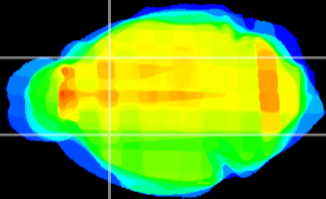

Coronal

Sagittal-R

Sagittal-L

ViBrism: CX27460
Horizontal

CPU lateral