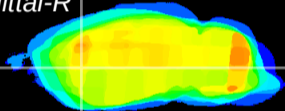

Coronal

Sagittal-R

Sagittal-L

ViBrism: CX27460
Horizontal

CPU lateral