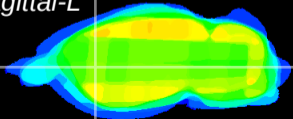

Coronal

Sagittal-R

Sagittal-L

ViBrism: CX27460
Horizontal

CPU lateral