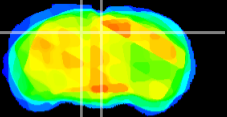

Coronal

Sagittal-R

Sagittal-L

ViBrism: CX27460
Horizontal

SC