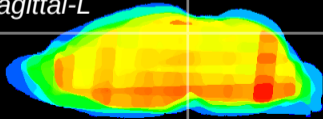

Coronal

Sagittal-R

Sagittal-L

ViBrism: CX27460
Horizontal

SC