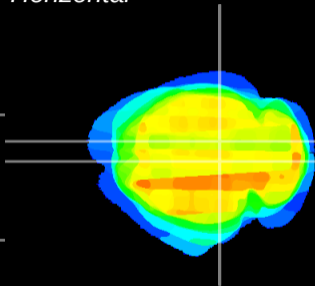

Coronal

Sagittal-R

Sagittal-L

ViBrism: CX27460
Horizontal

SC