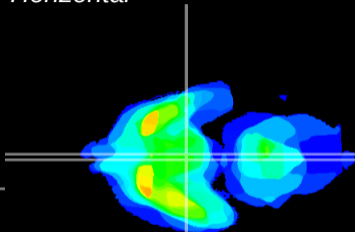

Coronal

Sagittal-R

Sagittal-L

ViBrism: CX27467
Horizontal

Arc