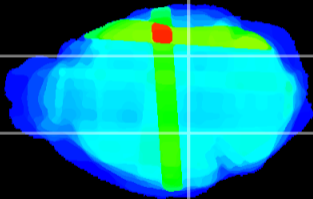

Coronal

Sagittal-R

Sagittal-L

ViBrism: CX27470
Horizontal

MG