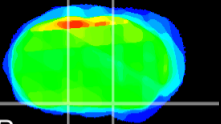

Coronal

Sagittal-R

Sagittal-L

ViBrism: CX27477
Horizontal

S0