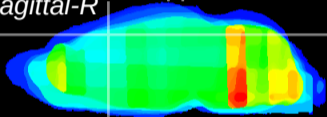

Coronal

Sagittal-R

Sagittal-L

ViBriSM: CX27495
Horizontal

Cx motor