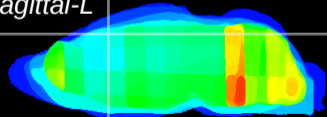

Coronal

Sagittal-R

Sagittal-L

ViBriSM: CX27495
Horizontal

Cx motor