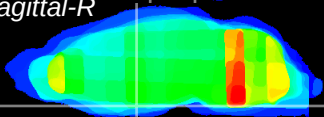

Coronal

Sagittal-R

Sagittal-L

ViBrism: CX27495
Horizontal

S0