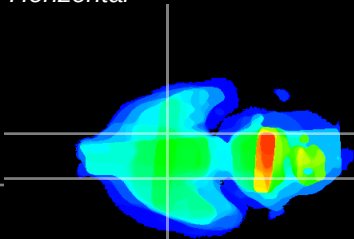

Coronal

Sagittal-R

Sagittal-L

ViBrism: CX27495
Horizontal

S0