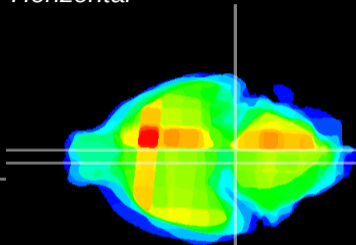

Coronal

Sagittal-R

Sagittal-L

ViBrism: CX27496
Horizontal

Pn