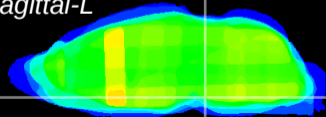

Coronal

Sagittal-R

Sagittal-L

ViBrism: CX27496
Horizontal

Pn