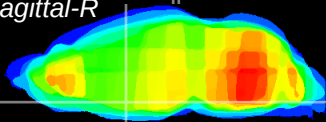

Coronal

Sagittal-R

Sagittal-L

ViBrism: CX27500
Horizontal

MPA