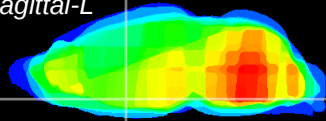

Coronal

Sagittal-R

Sagittal-L

ViBrism: CX27500
Horizontal

MPA