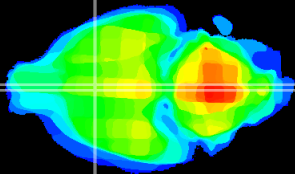

Coronal

Sagittal-R

Sagittal-L

ViBrism: CX27500
Horizontal

MPA