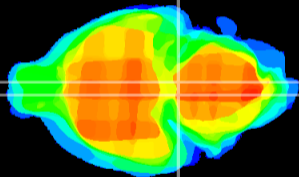

Coronal

Sagittal-R

Sagittal-L

ViBrism: CX27503
Horizontal

Pn