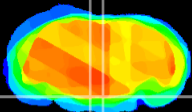

Coronal

Sagittal-R

Sagittal-L

ViBrism: CX27503
Horizontal

Pn