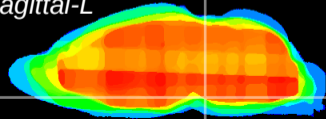

Coronal

Sagittal-R

Sagittal-L

ViBrism: CX27503
Horizontal

Pn