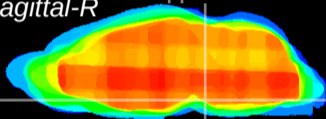

Coronal

Sagittal-R

Sagittal-L

ViBrism: CX27503
Horizontal

Pn