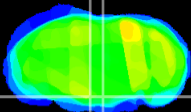

Coronal

Sagittal-R

Sagittal-L

ViBrism: CX27505
Horizontal

Pn