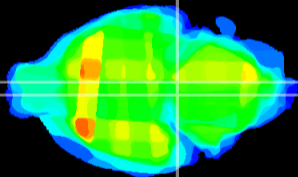

Coronal

Sagittal-R

Sagittal-L

ViBrism: CX27505
Horizontal

Pn