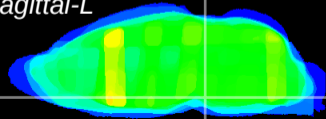

Coronal

Sagittal-R

Sagittal-L

ViBrism: CX27505
Horizontal

Pn