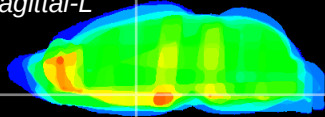

Coronal

Sagittal-R

Sagittal-L

ViBrism: CX27508
Horizontal

SPa dorsal