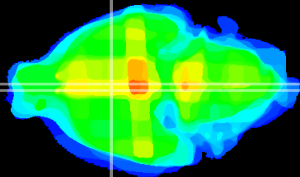

Coronal

Sagittal-R

Sagittal-L

ViBrism: CX27508
Horizontal

SPa dorsal