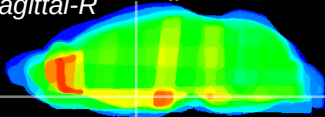

Coronal

Sagittal-R

Sagittal-L

ViBrism: CX27508
Horizontal

SPa dorsal