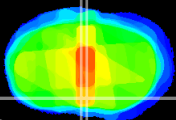

Coronal

Sagittal-R

Sagittal-L

ViBrisM: CX27510
Horizontal

MPA