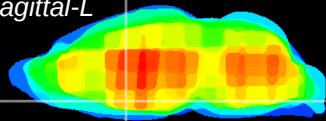

Coronal

Sagittal-R

Sagittal-L

ViBrisM: CX27510
Horizontal

MPA