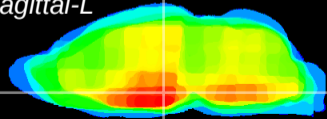

Coronal

Sagittal-R

Sagittal-L

ViBrism: CX27520
Horizontal

DM