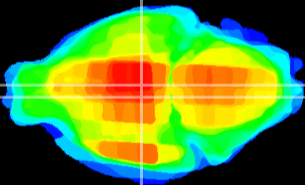

Coronal

Sagittal-R

Sagittal-L

ViBrism: CX27520
Horizontal

DM