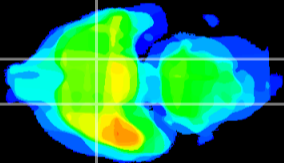

Coronal

Sagittal-R

Sagittal-L

ViBrisM: CX27521
Horizontal

S0