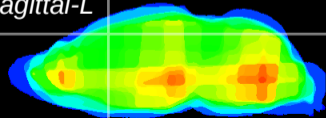

Coronal

Sagittal-R

Sagittal-L

ViBrism: CX27522
Horizontal

Cx motor