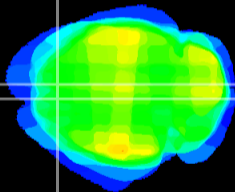

Coronal

Sagittal-R

Sagittal-L

ViBrism: CX27522
Horizontal

Cx motor