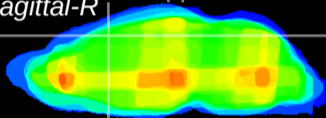

Coronal

Sagittal-R

Sagittal-L

ViBrism: CX27522
Horizontal

Cx motor