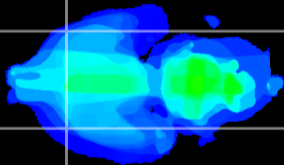

Coronal

Sagittal-R

Sagittal-L

ViBris: CX27541
Horizontal

Pir