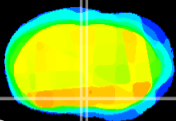

Coronal

Sagittal-R

Sagittal-L

ViBris: CX27544
Horizontal

MPA