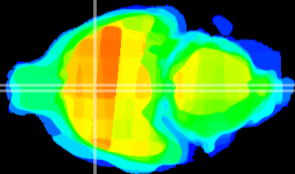

Coronal

Sagittal-R

Sagittal-L

ViBris: CX27544
Horizontal

MPA