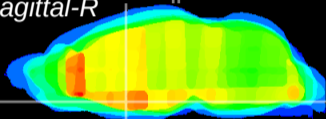

Coronal

Sagittal-R

Sagittal-L

ViBris: CX27544
Horizontal

MPA