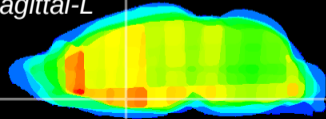

Coronal

Sagittal-R

Sagittal-L

ViBris: CX27544
Horizontal

MPA