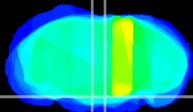

Coronal

Sagittal-R

Sagittal-L

ViBrism: CX27552
Horizontal

Pn