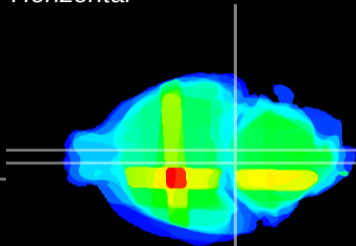

Coronal

Sagittal-R

Sagittal-L

ViBrism: CX27552
Horizontal

Pn