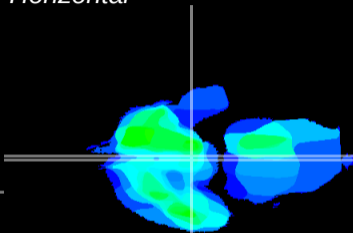

Coronal

Sagittal-R

Sagittal-L

ViBrism: CX27562
Horizontal

ME