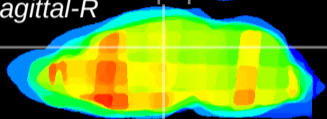

Coronal

Sagittal-R

Sagittal-L

ViBrism: CX27565
Horizontal

DG