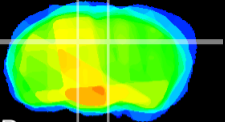

Coronal

Sagittal-R

Sagittal-L

ViBrism: CX27565
Horizontal

DG