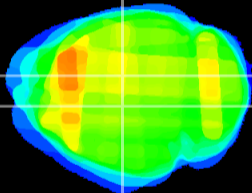

Coronal

Sagittal-R

Sagittal-L

ViBrism: CX27565
Horizontal

DG