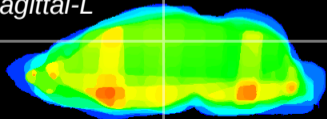

Coronal

Sagittal-R

Sagittal-L

ViBrism: CX27565
Horizontal

DG