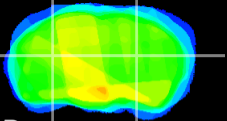

Coronal

Sagittal-R

Sagittal-L

ViBrism: CX27565
Horizontal

LG