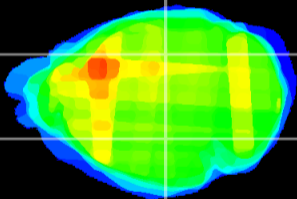

Coronal

Sagittal-R

Sagittal-L

ViBrism: CX27565
Horizontal

LG