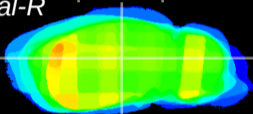

Coronal

Sagittal-R

Sagittal-L

ViBrism: CX27565
Horizontal

LG