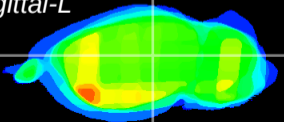

Coronal

Sagittal-R

Sagittal-L

ViBrism: CX27565
Horizontal

LG