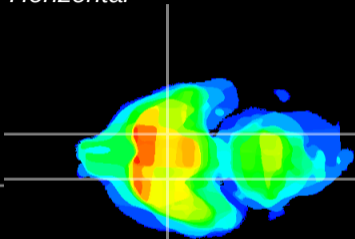

Coronal

Sagittal-R

Sagittal-L

ViBrism: CX27565
Horizontal

S0