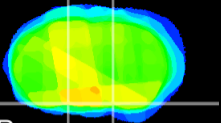

Coronal

Sagittal-R

Sagittal-L

ViBrism: CX27565
Horizontal

S0