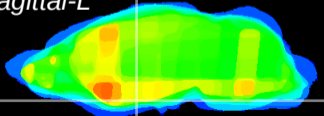

Coronal

Sagittal-R

Sagittal-L

ViBrism: CX27565
Horizontal

S0