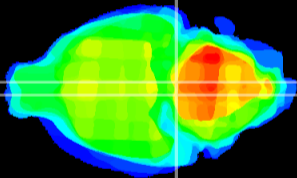

Coronal

Sagittal-R

Sagittal-L

ViBrism: CX27573
Horizontal

Pn