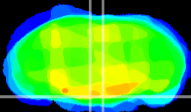

Coronal

Sagittal-R

Sagittal-L

ViBrism: CX27573
Horizontal

Pn