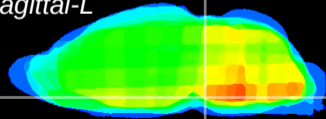

Coronal

Sagittal-R

Sagittal-L

ViBrism: CX27573
Horizontal

Pn