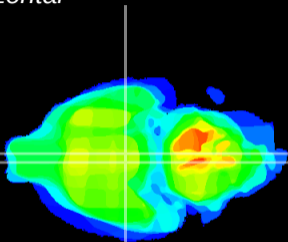

Coronal

Sagittal-R

Sagittal-L

ViBrism: CX27573
Horizontal

VMH