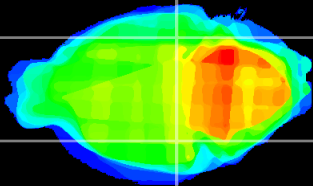

Coronal

Sagittal-R

Sagittal-L

ViBrism: CX27573
Horizontal

ventral S