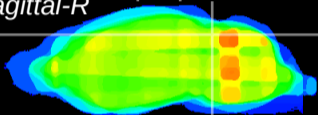

Coronal

Sagittal-R

Sagittal-L

ViBrism: CX27574
Horizontal

IC