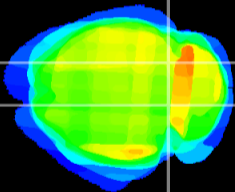

Coronal

Sagittal-R

Sagittal-L

ViBrism: CX27574
Horizontal

IC