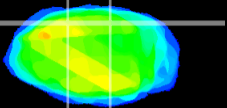

Coronal

Sagittal-R

Sagittal-L

ViBrism: CX27574
Horizontal

IC