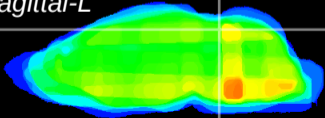

Coronal

Sagittal-R

Sagittal-L

ViBrism: CX27574
Horizontal

IC