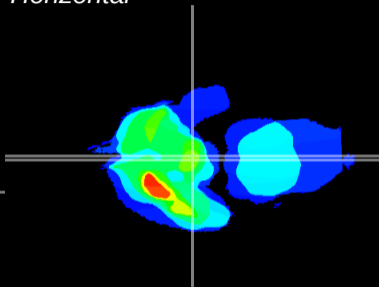

Coronal

Sagittal-R

Sagittal-L

ViBrism: CX27583
Horizontal

ME