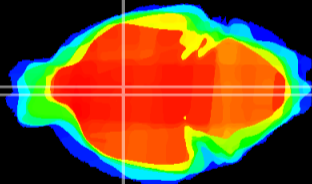

Coronal

Sagittal-R

Sagittal-L

ViBrism: CX27583
Horizontal

Pa