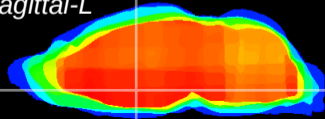

Coronal

Sagittal-R

Sagittal-L

ViBrism: CX27583
Horizontal

Pa