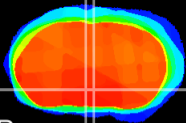

Coronal

Sagittal-R

Sagittal-L

ViBrism: CX27583
Horizontal

Pa