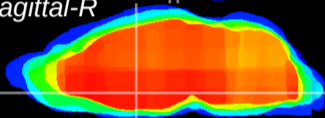

Coronal

Sagittal-R

Sagittal-L

ViBrism: CX27583
Horizontal

Pa