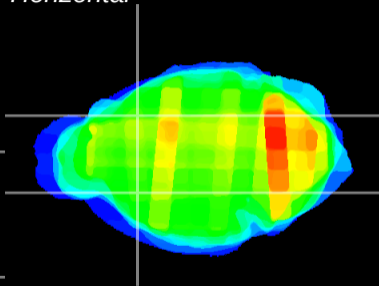

Coronal

Sagittal-R

Sagittal-L

ViBrism: CX27596
Horizontal

CPU lateral