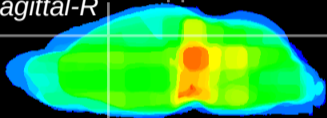

Coronal

Sagittal-R

Sagittal-L

ViBris: CX27616  
Horizontal

Cx motor