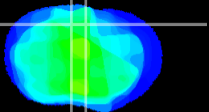

Coronal

Sagittal-R

Sagittal-L

ViBris: CX27616  
Horizontal

Cx motor