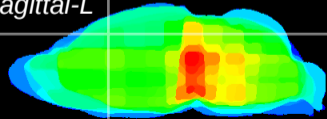

Coronal

Sagittal-R

Sagittal-L

ViBris: CX27616  
Horizontal

Cx motor