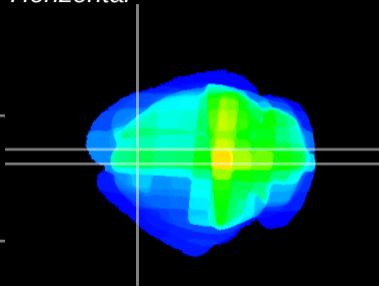

Coronal

Sagittal-R

Sagittal-L

ViBris: CX27616  
Horizontal

Cx motor