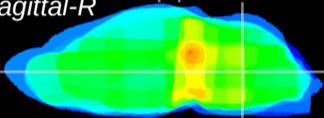

Coronal

Sagittal-R

Sagittal-L

ViBrism: CX27616
Horizontal

MVe