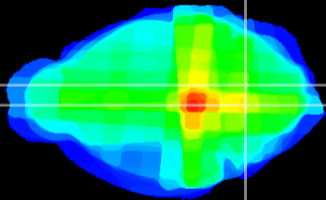

Coronal

Sagittal-R

Sagittal-L

ViBrism: CX27616
Horizontal

MVe