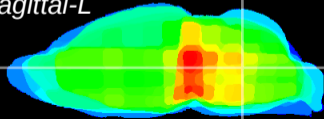

Coronal

Sagittal-R

Sagittal-L

ViBrism: CX27616
Horizontal

MVe