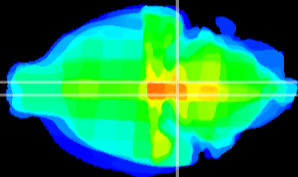

Coronal

Sagittal-R

Sagittal-L

ViBrism: CX27616
Horizontal

Pn