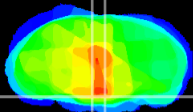

Coronal

Sagittal-R

Sagittal-L

ViBrism: CX27616
Horizontal

Pn