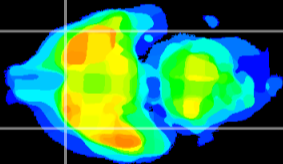

*Coronal*

*Sagittal-R*

*Sagittal-L*

ViBrism: CX27620  
*Horizontal*

Pir