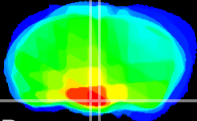

Coronal

Sagittal-R

Sagittal-L

ViBrism: CX27629
Horizontal

VMH