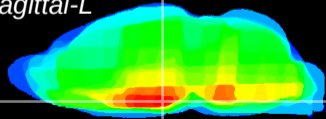

Coronal

Sagittal-R

Sagittal-L

ViBrism: CX27629
Horizontal

VMH