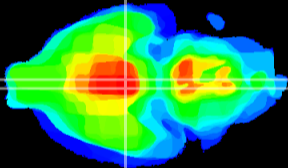

Coronal

Sagittal-R

Sagittal-L

ViBrism: CX27629
Horizontal

VMH