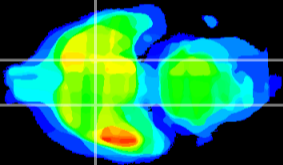

Coronal

Sagittal-R

Sagittal-L

ViBrisM: CX27631
Horizontal

S0