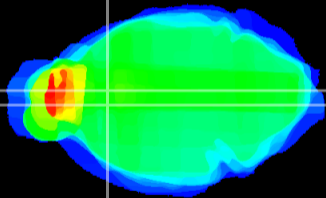

Coronal

Sagittal-R

Sagittal-L

ViBrism: CX27632  
Horizontal

LS