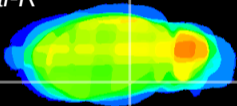

Coronal

Sagittal-R

Sagittal-L

ViBrism: CX27633
Horizontal

ventral S