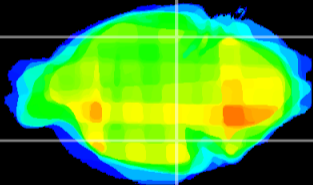

Coronal

Sagittal-R

Sagittal-L

ViBrism: CX27633
Horizontal

ventral S