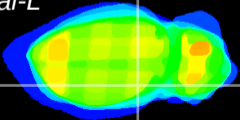

Coronal

Sagittal-R

Sagittal-L

ViBrism: CX27633
Horizontal

ventral S