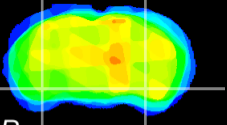

Coronal

Sagittal-R

Sagittal-L

ViBrism: CX27633
Horizontal

ventral S