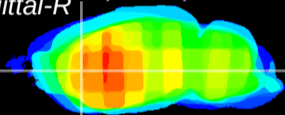

Coronal

Sagittal-R

Sagittal-L

ViBrism: CX27638  
Horizontal

CPU lateral