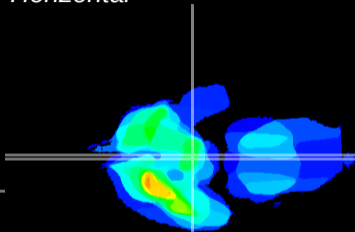

Coronal

Sagittal-R

Sagittal-L

ViBrism: CX27653
Horizontal

ME