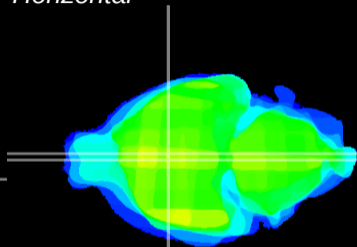

Coronal

Sagittal-R

Sagittal-L

ViBriSm: CX27658
Horizontal

SPa dorsal